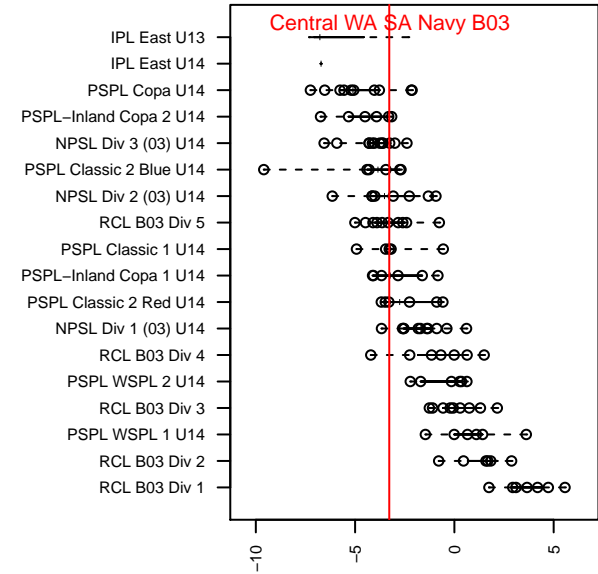

**attack and defense rating
relative to others at age
and all opponents in last 13 months**