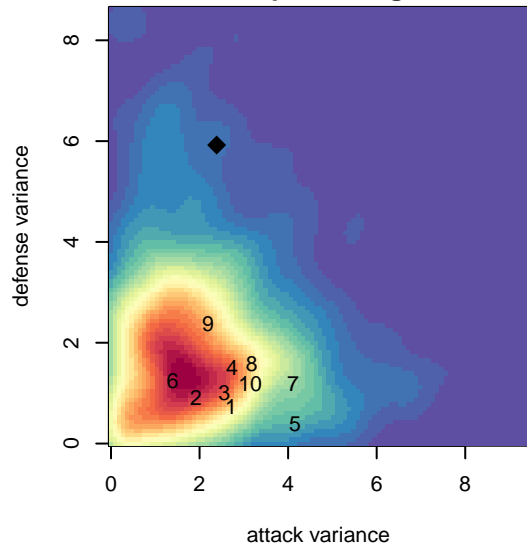

# Central WA SA Navy B03

Central WA Soccer Academy  
 Yakima, WA  
 B03 total strength=963  
 attack=2.92 defense=1.06  
 fall league = PSPL Classic 1 U14  
 spr league = Spr PSPL Classic U14  
 notes= Freisz 2016

**Central WA SA Navy B03**  
 Dots are actual minus expected GF (blue circles) and GA (red triangles).  
 Blue line is smoothed change in attack strength. Red is smoothed change in defense strength.

**attack and defense variance (black dot)  
relative to other teams  
and top 10 in region**